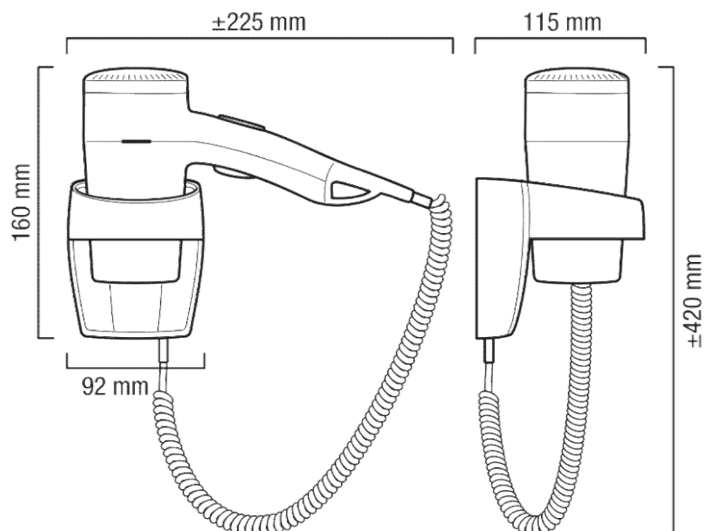

Order Code:

EPAVEX
(554.01/038B)

Executive 1200 White / wall mounted

Features

Ripple wire security heating element.
Safety Switch – press & hold to operate
Eco-friendly
One air temperature setting
One air-flow setting
1200 watts
220 / 240v 50/60Hz
Concentrator nozzle
Wall holder (without on/off switch)

Packing Details

Width – 23.5 cm
Height – 18.5 cm
Depth - 9 cm
Weight - 0.63 kg

SWISS  **MADE**

The manufacturer reserve the right to change specifications without prior notice