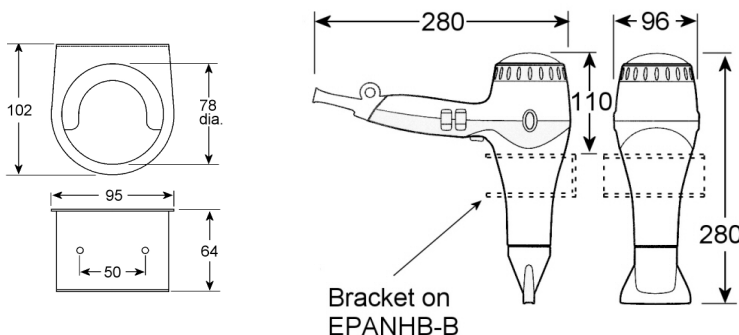

Specification

Voltage	220 / 240v 50/60Hz
Wattage	1500w / 1800w
Air flow.	6 air flow / temperature combinations.
Cool button	Yes
Switch	Latching switch (not auto off)
Lead	Coiled cable with fitted plug.
Nozzle	Concentrator nozzle supplied

Order Codes

Replacement dryer

EPANHB-B	Valera Swiss Turbo 7000 with wall bracket	SDRX14

Packing Details

Width	23.5 cm
Height	29 cm
Depth	12 cm
Weight	1.09 kg
Quantity	1

MADE IN THE EU

The manufacturer reserve the right to change specifications without prior notice