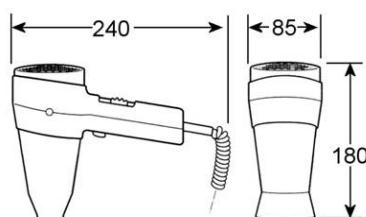

Specification

Voltage	220 / 240v 50/60Hz
Wattage	EPAVSB = 1200w EPAVSB-6 = 1600w
Air flow.	2 settings. (Fast for High temp. and slower for medium & cool temp.)
Air temperature	High, medium and cool
Switch	Non latching safety switch on dryer
Lead	Spiral cable with fitted plug.
Nozzle	Concentrator nozzle supplied

Order Codes

Valera Code

EPAVSB	Valera Action dryer 1200 only chrome / black	542.05/black
EPAVSB-6	Valera Action dryer 1600 only chrome / black	542.06/black

Packing Details

Width	18.5 cm
Height	23.5 cm
Depth	9 cm
Weight	0.64 kg
Quantity	1